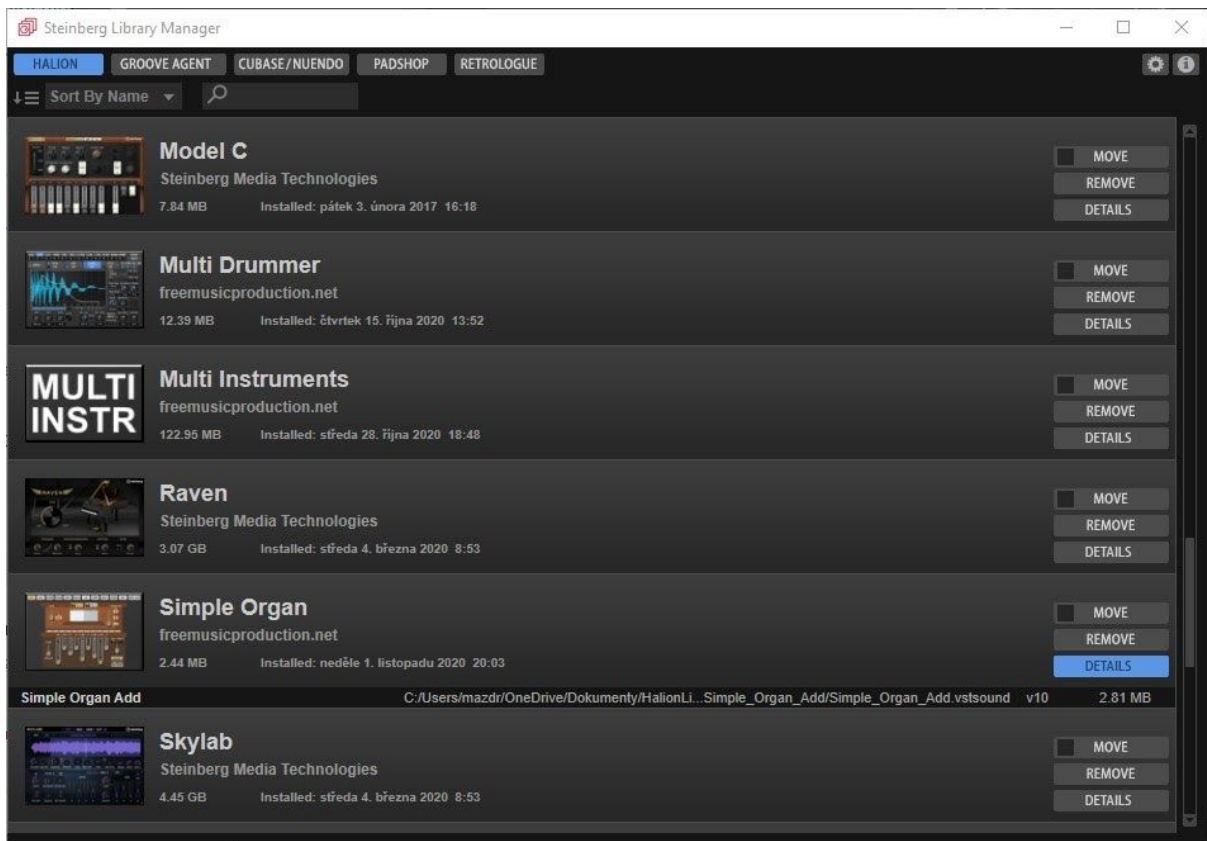

Run HALion Sonic SE, HALion Sonic, HALion as plugin or standalone - load instrument (presets)